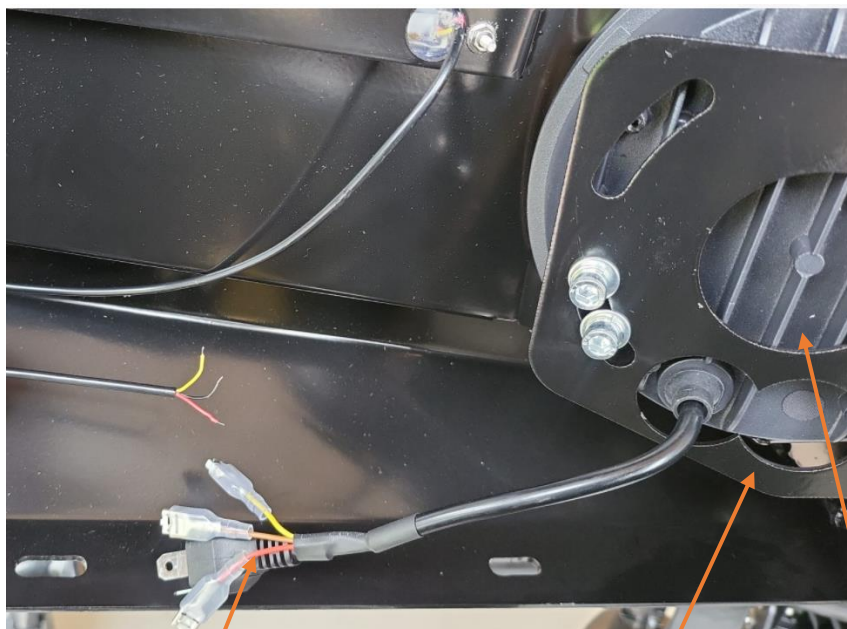

(PLEASE CHECK THE ACCESSORIES ARE COMPLETE)

BARS AND ACCESSORIES

1X BULL BAR

1X WINCH BRACKET

2X BRACKET

1X BOTTOM GUARD PLATE

2X BOTH SIDE GUARD PLATE

LIGHTS AND OTHER ACCESSORIES

1300 3075 43

Sales@armorman4x4.com.au
www.armorman4x4.com.au

2. DO THE WIRING BASED ON BELLOW WIRING DIAGRAM

- Red: Park light
- Yellow: Indicator
- Brown: Helmet
- Black: Negative

Fog light Bracket

Fog light