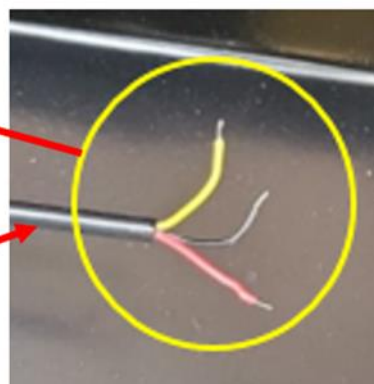

(PLEASE CHECK THE ACCESSORIES ARE COMPLETE)

BARS AND ACCESSORIES

1X BULL BAR

1X WINCH BRACKET

2X BRACKET

1X BOTTOM GUARD PLATE

2X BOTH SIDE GUARD PLATE

LIGHTS AND OTHER ACCESSORIES

1300 3075 43

Sales@armorman4x4.com.au
www.armorman4x4.com.au

2. DO THE WIRING BASED ON BELLOW WIRING DIAGRAM

- Red: Park light
- Yellow: Indicator
- Brown: Helmet
- Black: Negative

Fog light Bracket

Fog light

DRL WIRE

3. FITTING FOG LIGHTS

Use the supplied left and right brackets for fitting the fog lights
Make sure the Fog light to be centered and the ARMORMAN Writing faced up
Writing faced up

ARMORMAN 4x4

1300 3075 43