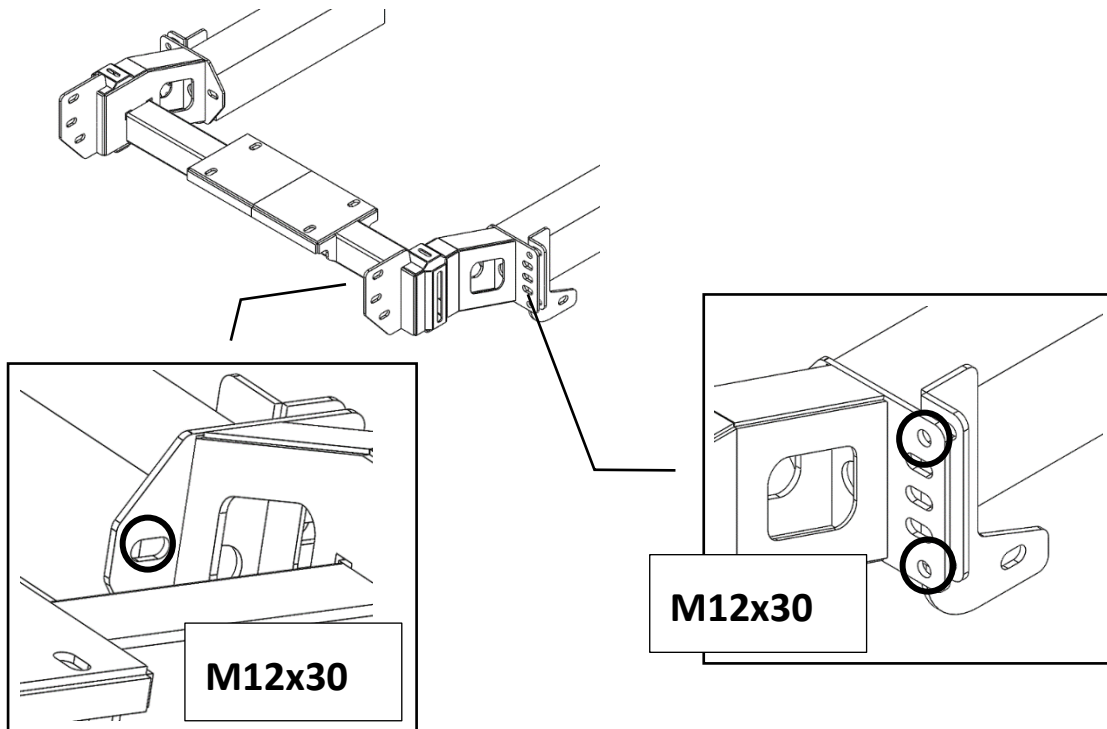

ARMORMAN 4x4

1300 3075 43

Sales@armorman4x4.com.au
www.armorman4x4.com.au