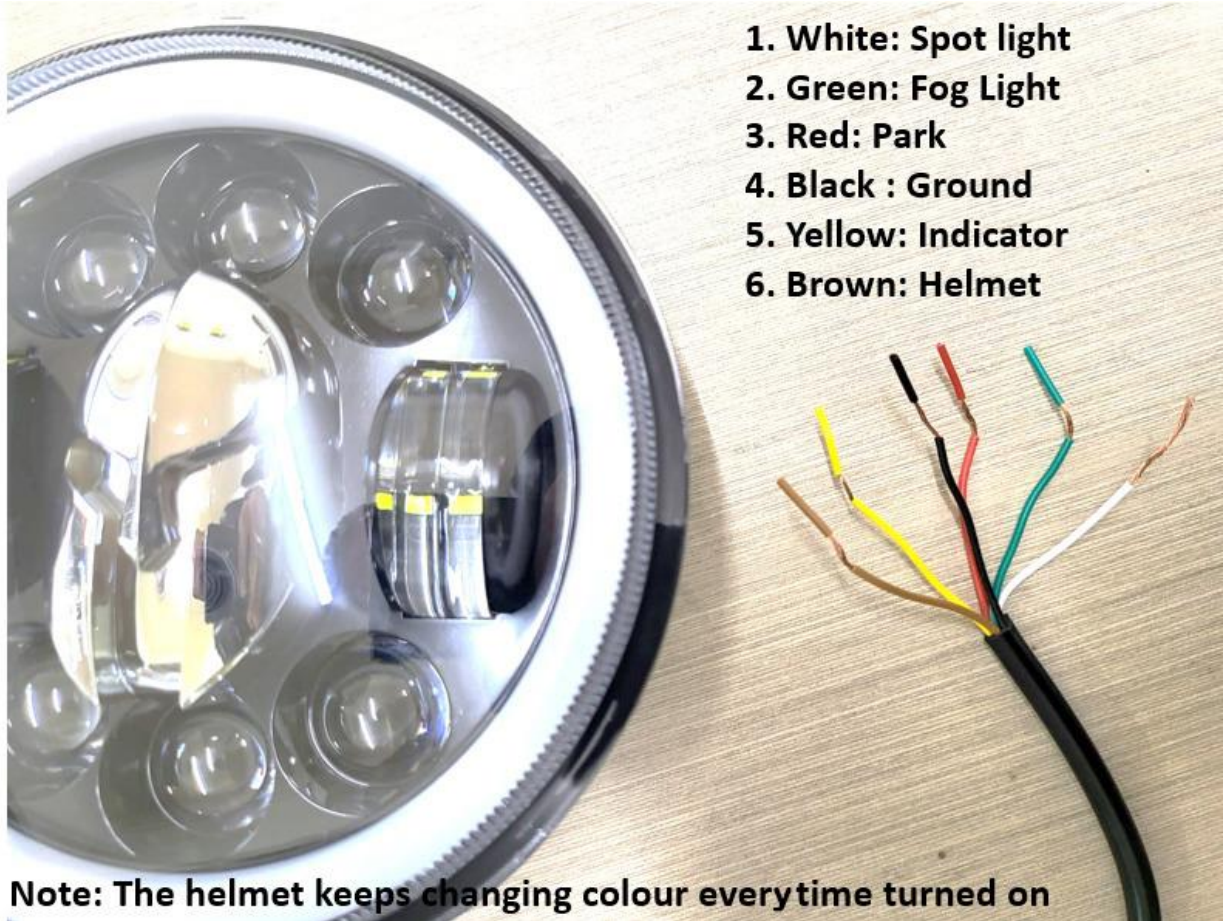

3. FITTING FOG LIGHTS

Use the supplied left and right brackets for fitting the fog lights
Make sure the Fog light to be centered and the ARMORMAN Writing faced up
Writing faced up