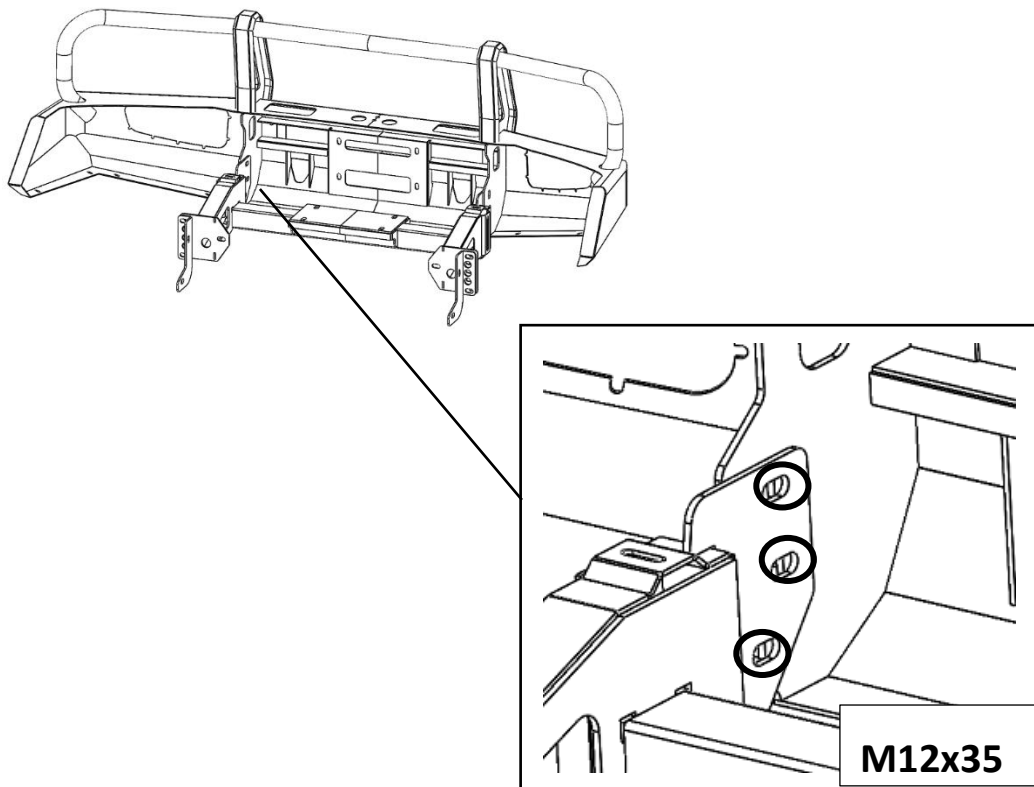

ARMORMAN 4x4

1300 3075 43

Sales@armorman4x4.com.au
www.armorman4x4.com.au