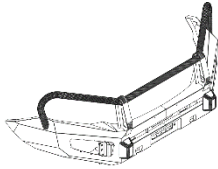

ARMORMAN 4x4

1300 3075 43

Sales@armorman4x4.com.au
www.armorman4x4.com.au

ISUZU D-MAX (2012-2016) COMMERCIAL BULL BAR

[Read the installation instructions carefully to avoid damaging the vehicle or the competitive bar!!!](#)

(PLEASE CHECK THAT THE ACCESSORIES ARE COMPLETE)

COMPETITIVE BARS AND ACCESSORIES

1x ATHLETIC BAR

1x WINCH BRACKET

2X BRACKET

1X LOWER GUARD

2X BIPLANE GUARD

1X MIDDLE NET BRACKET